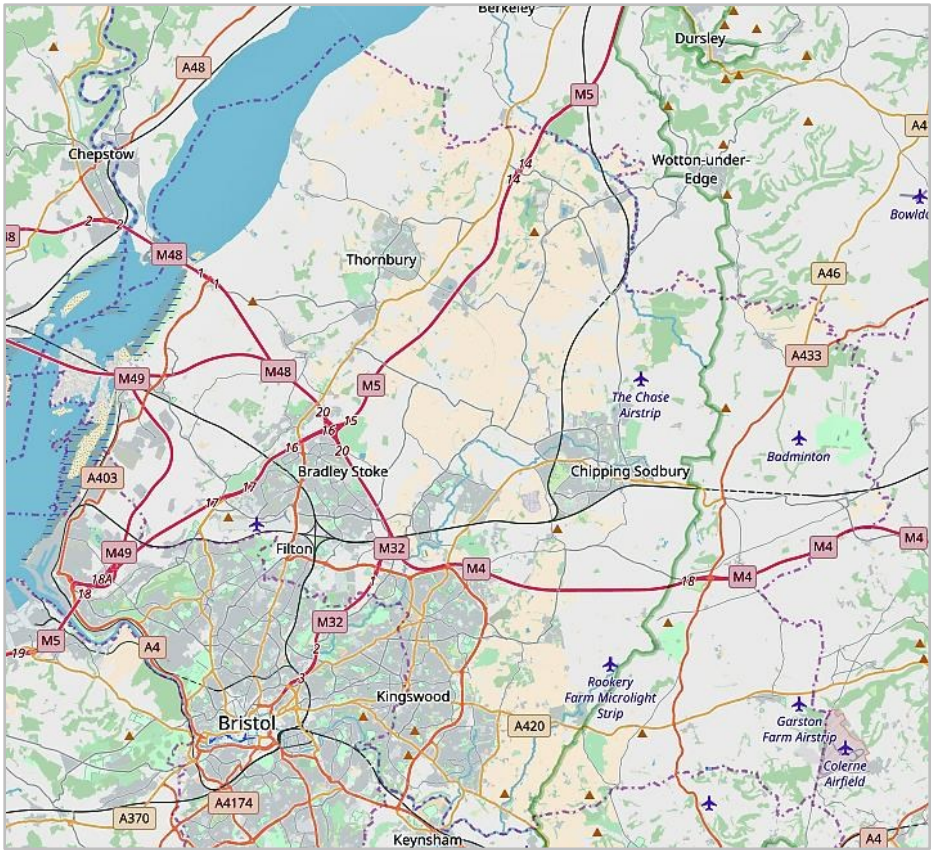

## SPECIES/ FORMS NAMES

The S. Glos list will use the English names for species and forms used by the International Ornithological Union's (IOU) IOC World Bird List (Gill & Donaker 2017).

Fig.1 The S. Glos recording area. An interactive map accessed via; <https://southglos.info/sg/map>