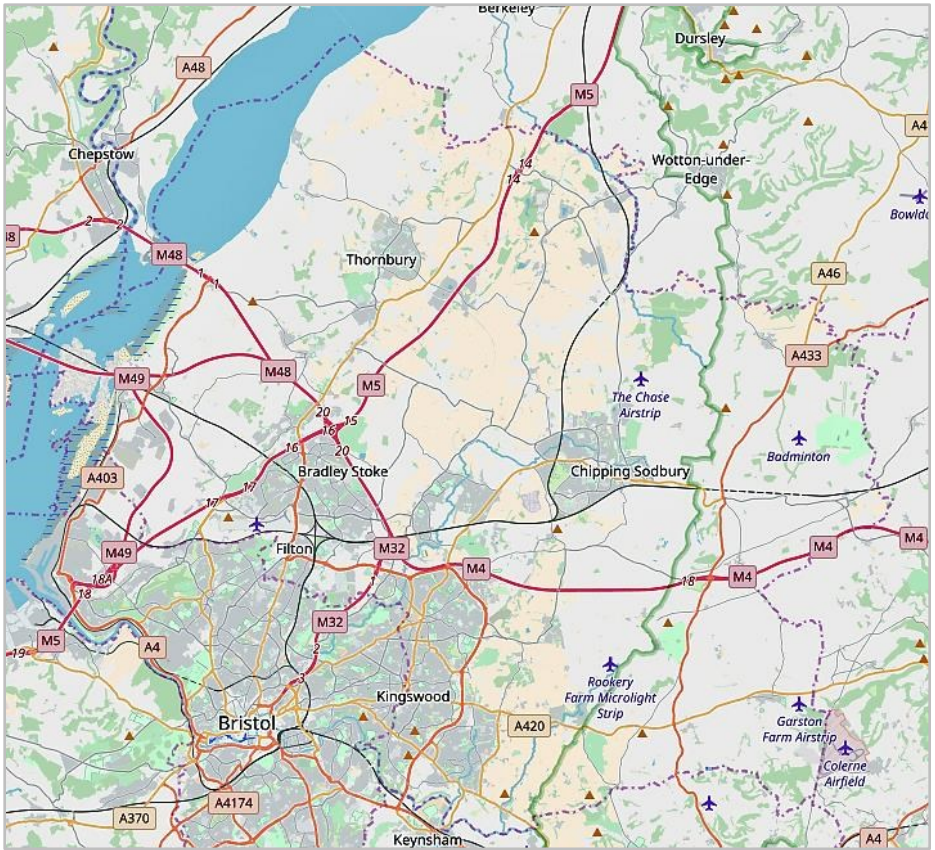

Fig.1 The S. Glos recording area. An interactive map accessed via; <https://southglos.info/sg/map>

CATEGORIES

A: Birds recorded in the UK in an apparently natural state at least once since January 1st 1950.